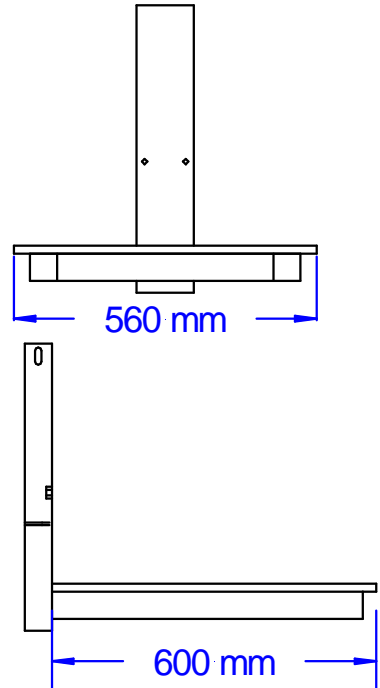

Art No. FA1160	PLATFORM DATA SHEET
----------------	---------------------

Article No.	FA1160	FA1161
Capacity	150kg	300kg

Dimensions are based on the standard 2000mm tall lifter

25 April 11
