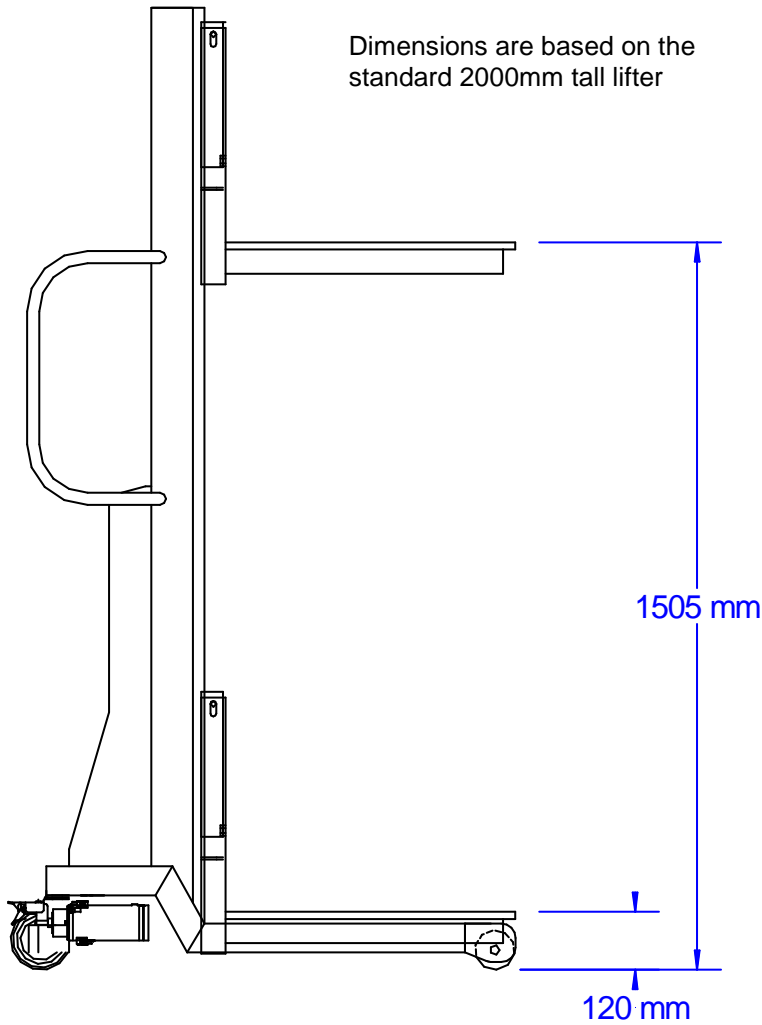

Art No. FA1160	PLATFORM DATA SHEET
----------------	---------------------

Article No.	FA1160	FA1161
Capacity	150kg	300kg

Dimensions are based on the standard 2000mm tall lifter

25 April 11
