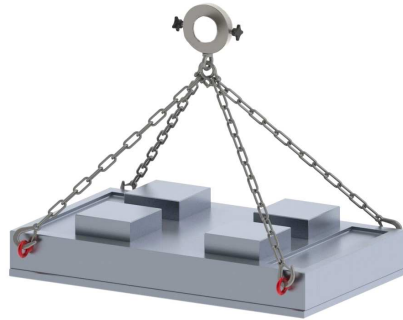

Art No. FA1190

TOOL LIFT DATA SHEET

Capacity (kg)	Material	Weight
150KG (300kg also available - please ask)	Inox	7KG

The Collar and Chains must be fitted onto a Single Arm FA1100

25 April 11