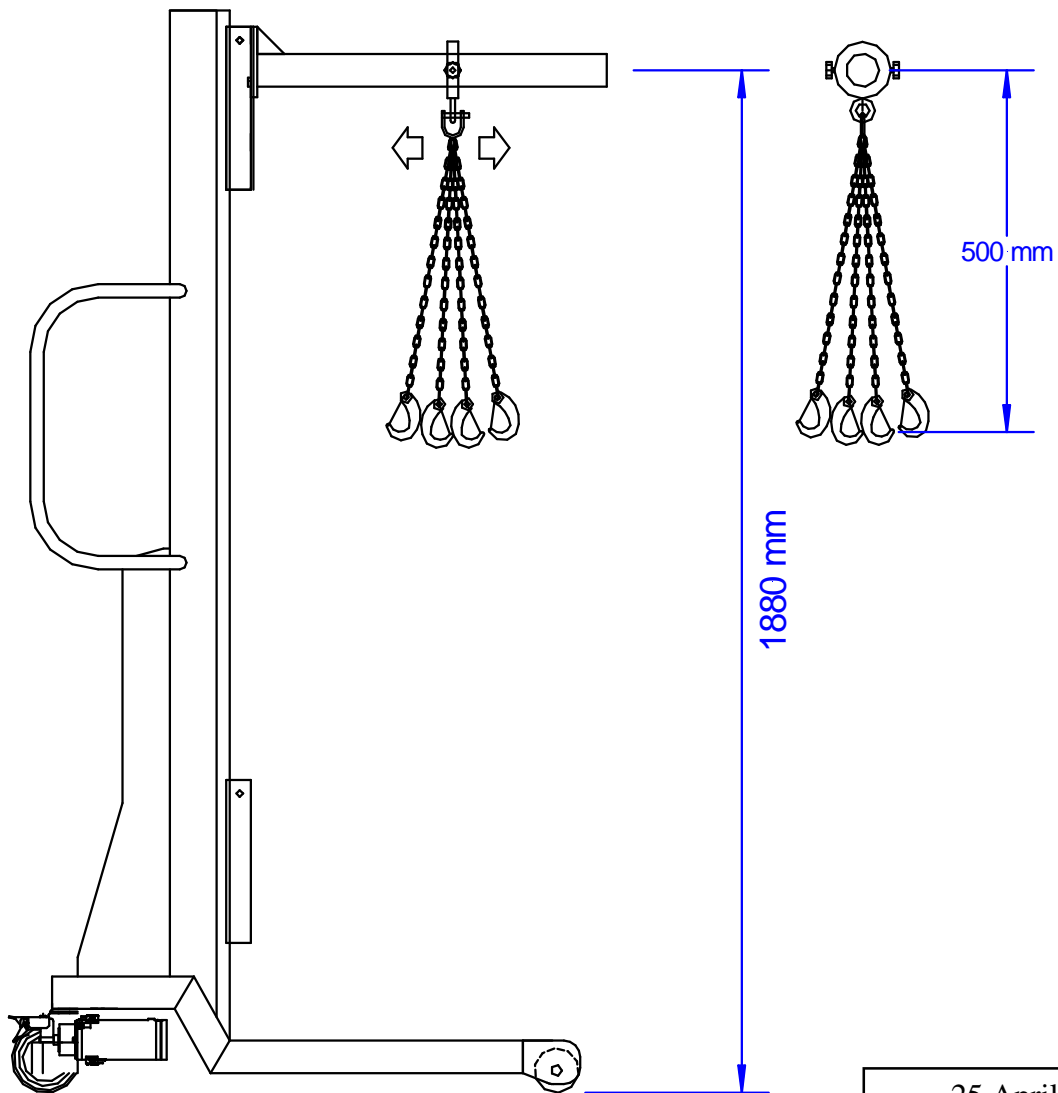

Art No. FA1190

TOOL LIFT DATA SHEET

Capacity (kg)	Material	Weight
150KG (300kg also available - please ask)	Inox	7KG

The Collar and Chains must be fitted onto a Single Arm FA1100

25 April 11