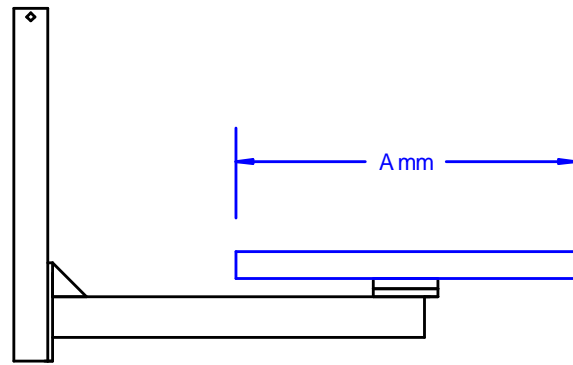

Art No. FA1150

ROTARY V-BED DATA SHEET

- V-Bed Rotates
- Bed Length "A" to suit Roll
- 150kg Max
- Construction Stainless Steel

Dimensions are based on the standard 2000mm tall lifter

25 April 11