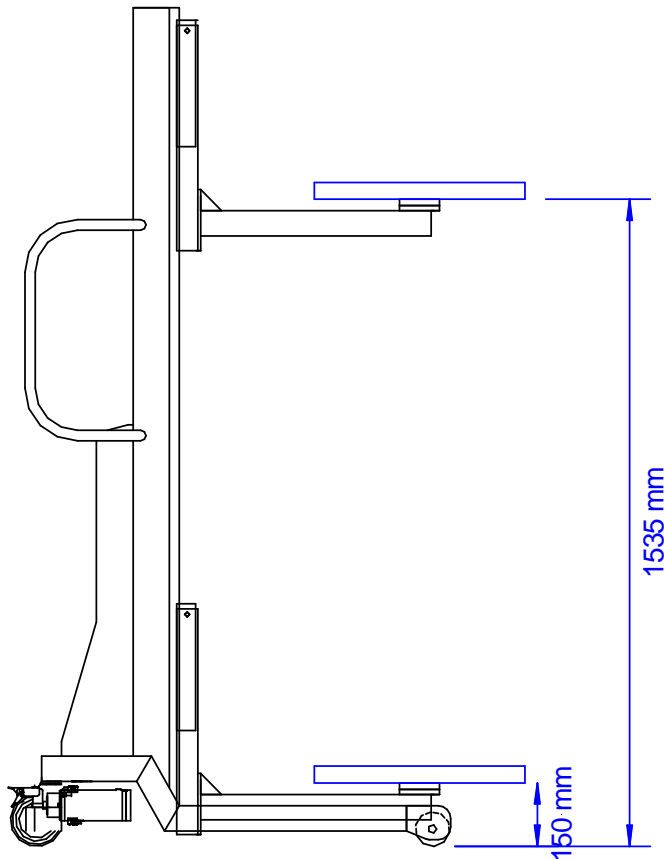

Art No. FA1150

ROTARY V-BED DATA SHEET

- V-Bed Rotates
- Bed Length "A" to suit Roll
- 150kg Max
- Construction Stainless Steel

Dimensions are based on the standard 2000mm tall lifter

25 April 11