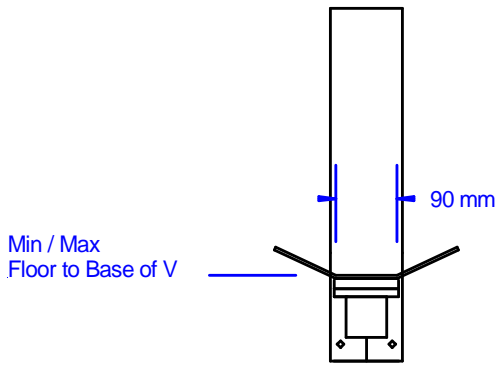

Art No. FA1150

ROTARY V-BED DATA SHEET

- V-Bed Rotates
- Bed Length "A" to suit Roll
- 150kg Max
- Construction Stainless Steel

Dimensions are based on the standard 2000mm tall lifter

25 April 11