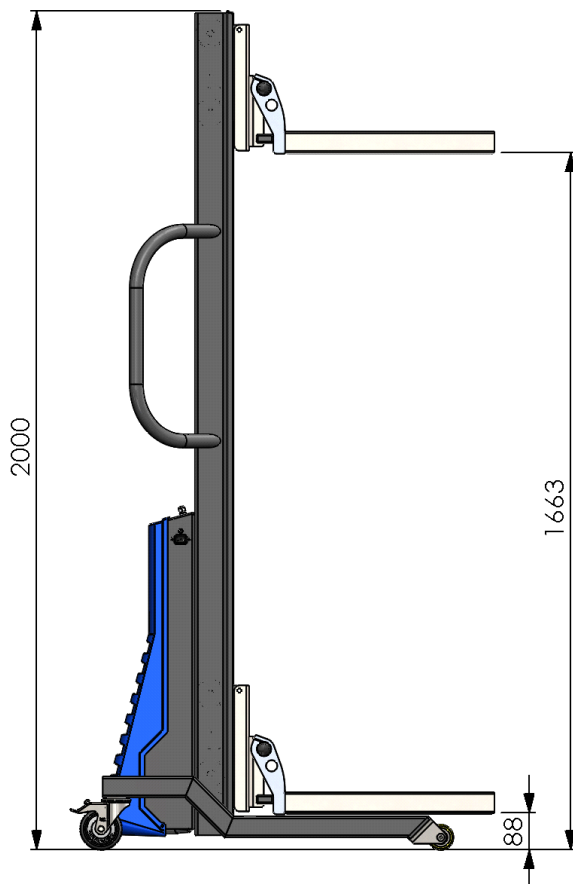

Art No. ML80-300

ADJUSTABLE CRATE FORKS

Material: 304 Stainless Steel and Aluminium with fine Glass Blast finish

Max 80kg @ 400mm

Revision 01