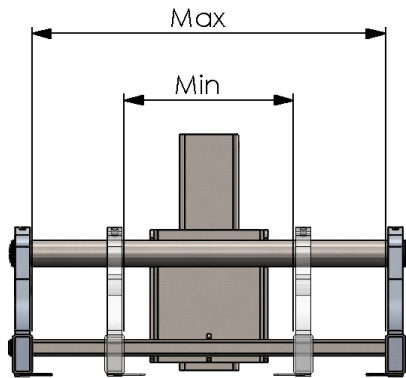

Art No. ML80-300

ADJUSTABLE CRATE FORKS

Material: 304 Stainless Steel and Aluminium with fine Glass Blast finish

Max 80kg @ 400mm

Revision 01