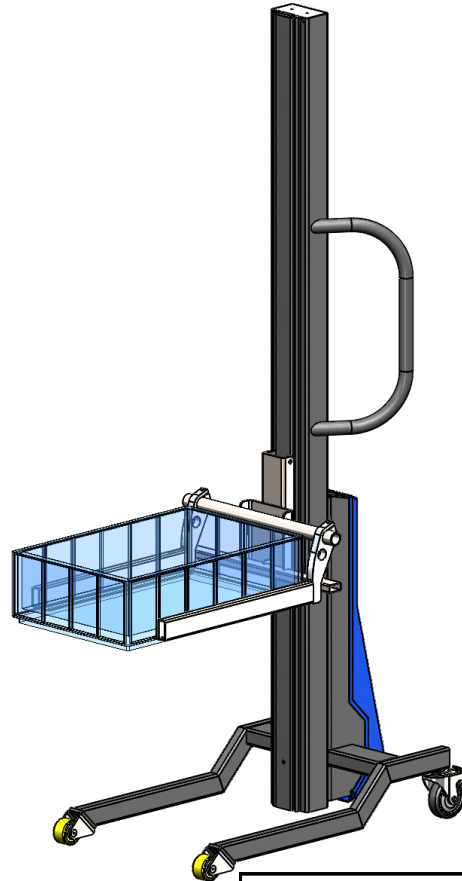

Art No. ML80-300

ADJUSTABLE CRATE FORKS

Material: 304 Stainless Steel and Aluminium with fine Glass Blast finish

Max 80kg @ 400mm

Revision 01