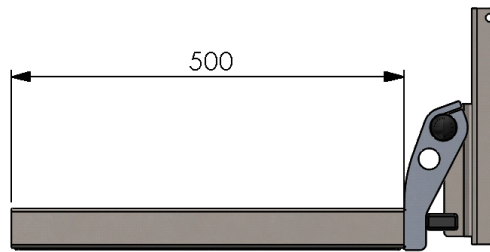

Art No. ML80-300

ADJUSTABLE CRATE FORKS

Material: 304 Stainless Steel and Aluminium with fine Glass Blast finish

Max 80kg @ 400mm

Revision 01