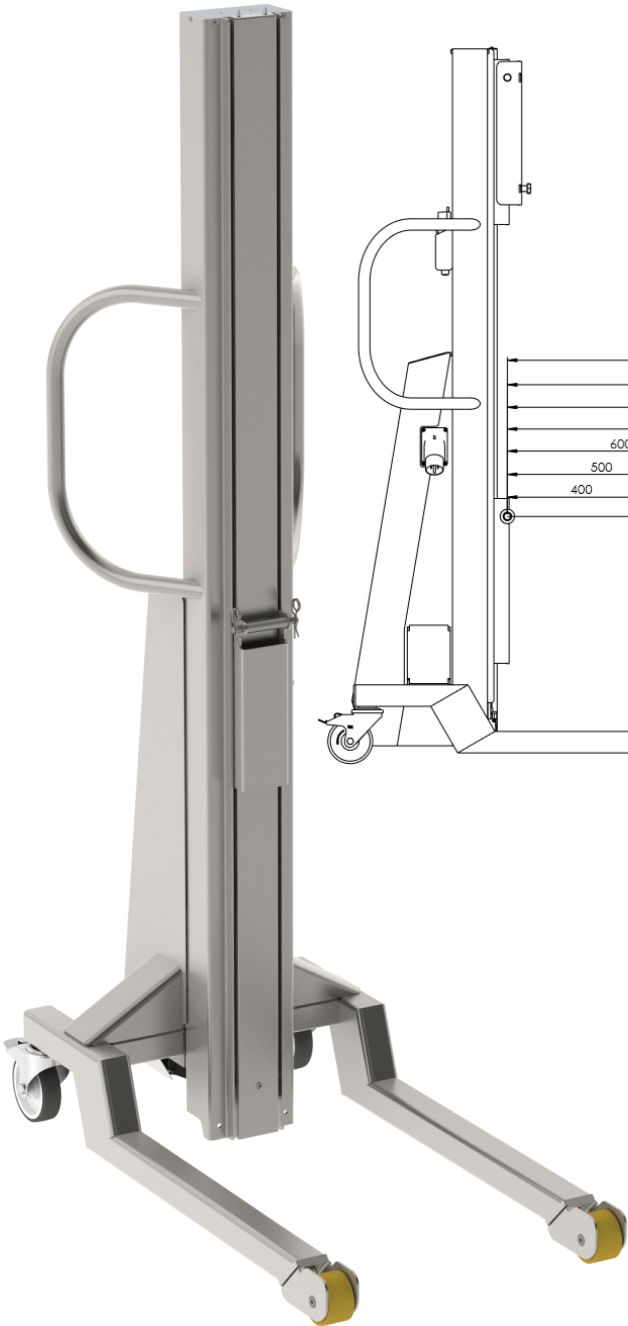

Art No. ML500

Multilift 500

	Material	Article No.
Multilift 500	Powder Coated	ML500-MS
Multilift 500	Stainless	ML500-SS

- High capacity Lifter
- Ball Screw lift for safety, precision
- Low maintenance
- Braked Motor
- 60mm lift speed unladen
- Controls on Spiral Cable
- Rear Casters with toe lock
- Range of Quick Change Tools

Drawings show standard dimensions:
 Variables available:
 * Height mm
 * Width mm
 * Leg length mm

10-05-2018