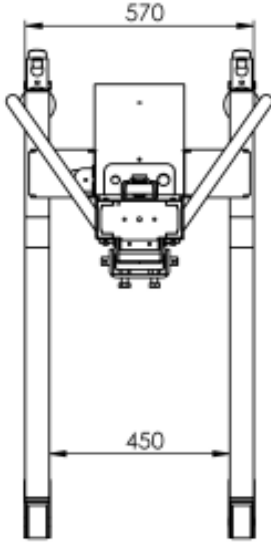

Art No. ML500

Multilift 500

	Material	Article No.
Multilift 500	Powder Coated	ML500-MS
Multilift 500	Stainless	ML500-SS

- High capacity Lifter
- Ball Screw lift for safety, precision
- Low maintenance
- Braked Motor
- 60mm lift speed unladen
- Controls on Spiral Cable
- Rear Casters with toe lock
- Range of Quick Change Tools

Drawings show standard dimensions:
 Variables available:
 * Height mm
 * Width mm
 * Leg length mm

10-05-2018