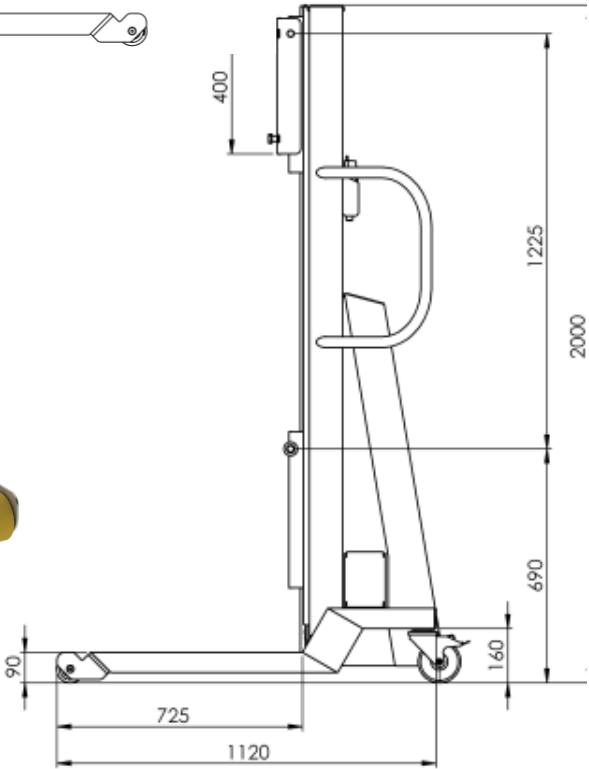

Art No. ML500

Multilift 500

	Material	Article No.
Multilift 500	Powder Coated	ML500-MS
Multilift 500	Stainless	ML500-SS

- High capacity Lifter
- Ball Screw lift for safety, precision
- Low maintenance
- Braked Motor
- 60mm lift speed unladen
- Controls on Spiral Cable
- Rear Casters with toe lock
- Range of Quick Change Tools

Drawings show standard dimensions:
 Variables available:
 * Height mm
 * Width mm
 * Leg length mm

10-05-2018