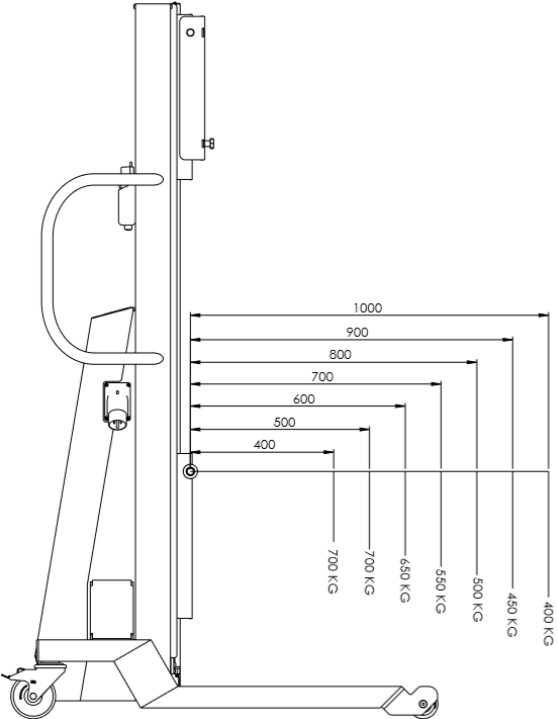

Art No. ML500

Multilift 500

	Material	Article No.
Multilift 500	Powder Coated	ML500-MS
Multilift 500	Stainless	ML500-SS

- High capacity Lifter
- Ball Screw lift for safety, precision
- Low maintenance
- Braked Motor
- 60mm lift speed unladen
- Controls on Spiral Cable
- Rear Casters with toe lock
- Range of Quick Change Tools

Drawings show standard dimensions:
 Variables available:
 * Height mm
 * Width mm
 * Leg length mm

10-05-2018