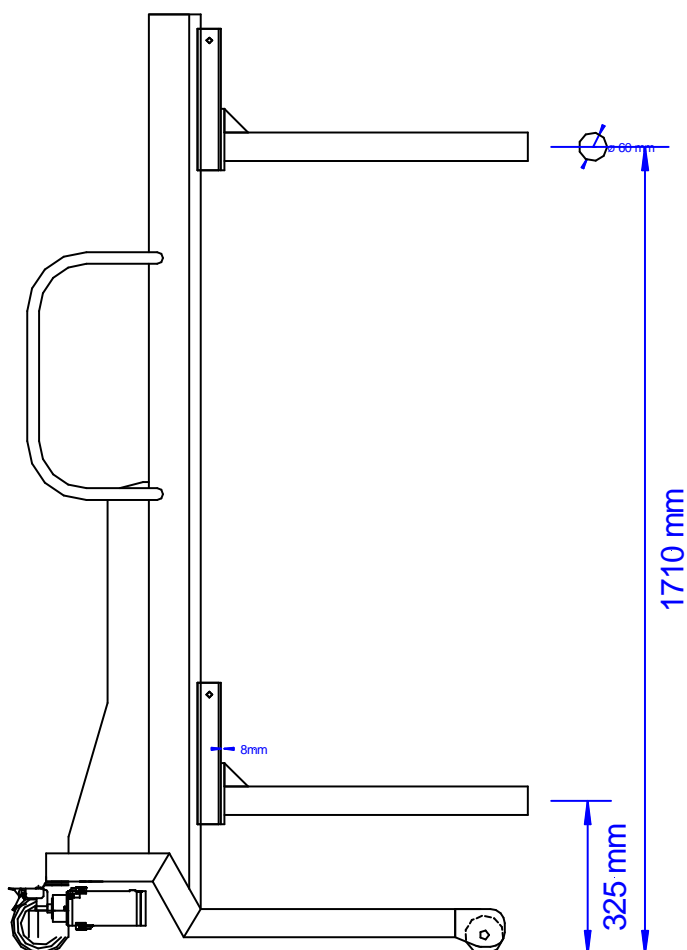

Art No. FA1110

SINGLE ARM DATA SHEET

Model	Capacity (kg)	Material	Weight
FA1110	150kg	Inox	15kg
FA1111	300kg	Inox	15kg

Dimensions are based on the standard 2000mm tall lifter

25 April 11