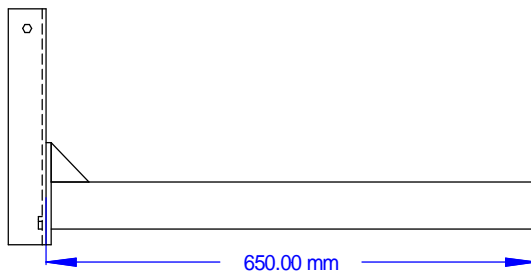

Art No. FA1110

SINGLE ARM DATA SHEET

Model	Capacity (kg)	Material	Weight
FA1110	150kg	Inox	15kg
FA1111	300kg	Inox	15kg

Dimensions are based on the standard 2000mm tall lifter

25 April 11