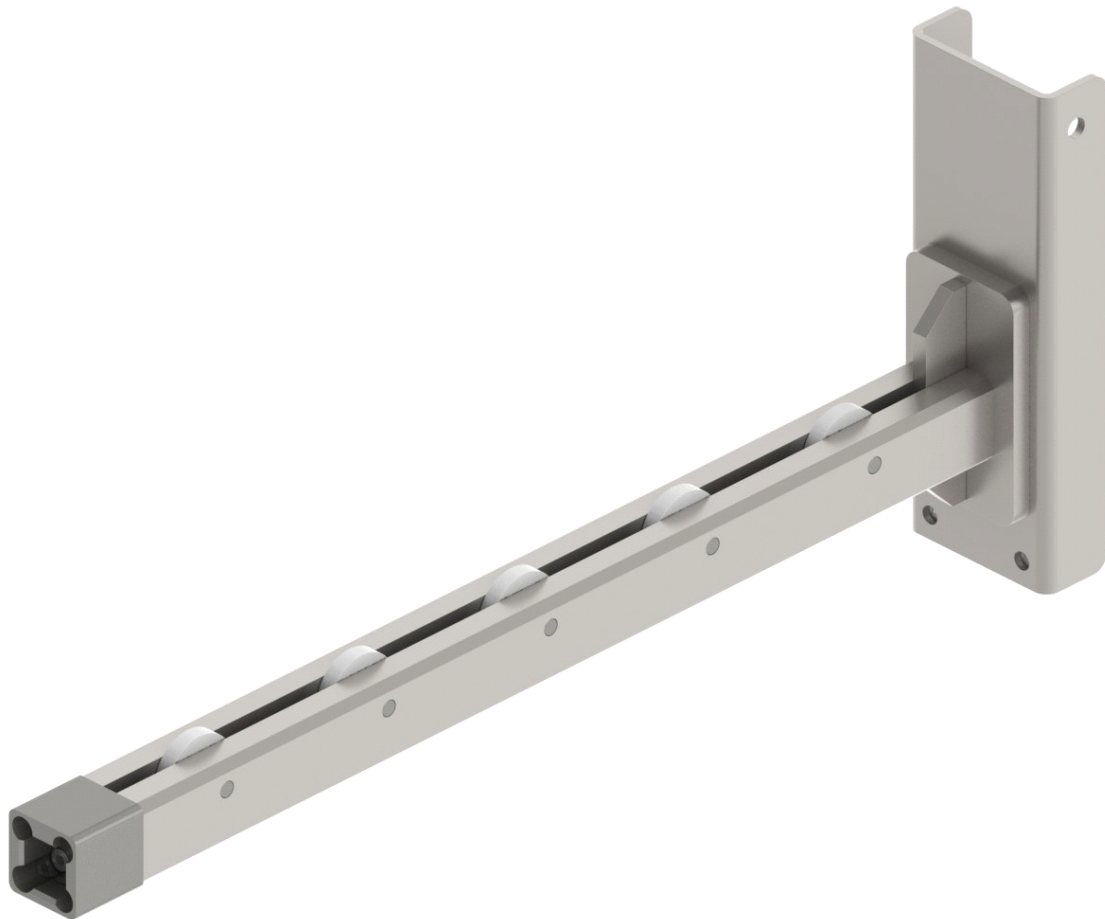

Art No. FA1112	SINGLE ARM DATA SHEET
----------------	-----------------------

Model	Capacity (kg)	D mm	Material	Weight
FA1112	300g	NA	Inox	15kg

24-09-2014
------------