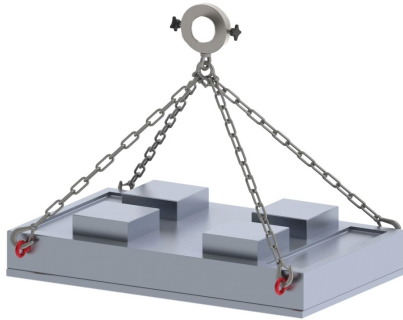

Art No. FA1190

# TOOL LIFT DATA SHEET

Capacity (kg)	Material	Weight
150KG (300kg also available - please ask)	Inox	7KG

The Collar and Chains must be fitted onto Single Arm FA1100

24 Jan 13