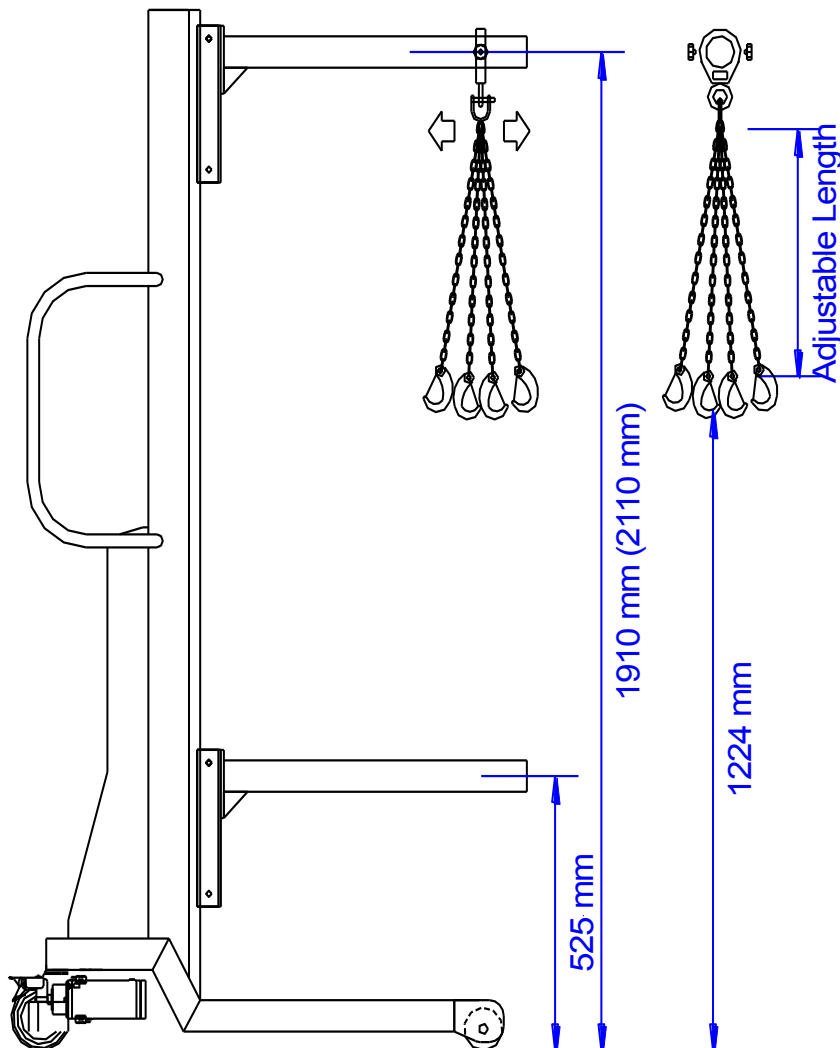

Art No. FA1190

# TOOL LIFT DATA SHEET

Capacity (kg)	Material	Weight
150KG (300kg also available - please ask)	Inox	7KG

The Collar and Chains must be fitted onto Single Arm FA1100

24 Jan 13