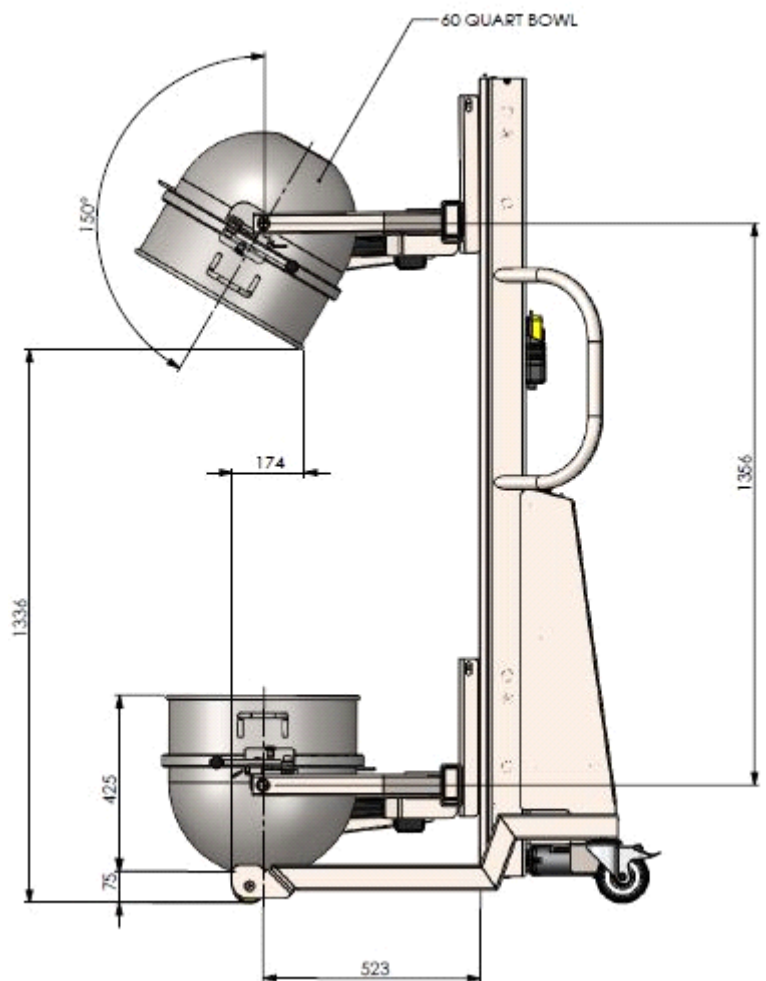

Art No. FA1206

BOWL TIP DATA SHEET

Capacity (kg)	Material	Weight
150 KG	Inox	-

- Adjustable Arms for different diameter Bowls
- Arms Lock onto Bowl Lugs (No Clamping) - See Page 2 for detail pictures
- Safety Lock
- Forwards pouring by Actuator to 60 degrees

LIFT HEIGHT BASED ON 2000MM TALL LIFTER

Art No. FA1206 BOWL POUR DATA SHEET