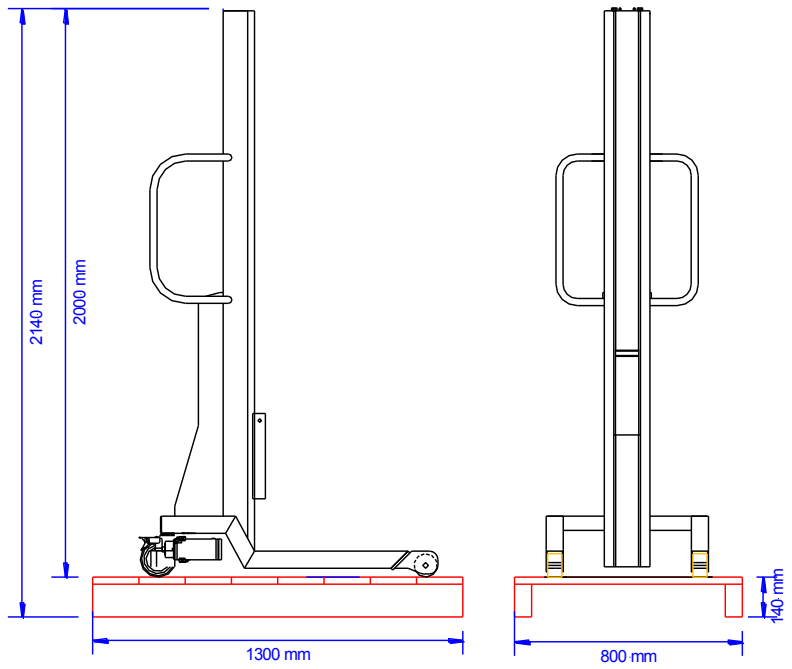

Art No. FA1400

PACKING DATA SHEET

HTS Code: 8427 9000

MACHINES 2000MM TALL
MACHINE WEIGHT 105KG + TOOL

MACHINES MORE THAN 2000MM TALL
MACHINE WEIGHT 110KG + TOOL

18-07-2013