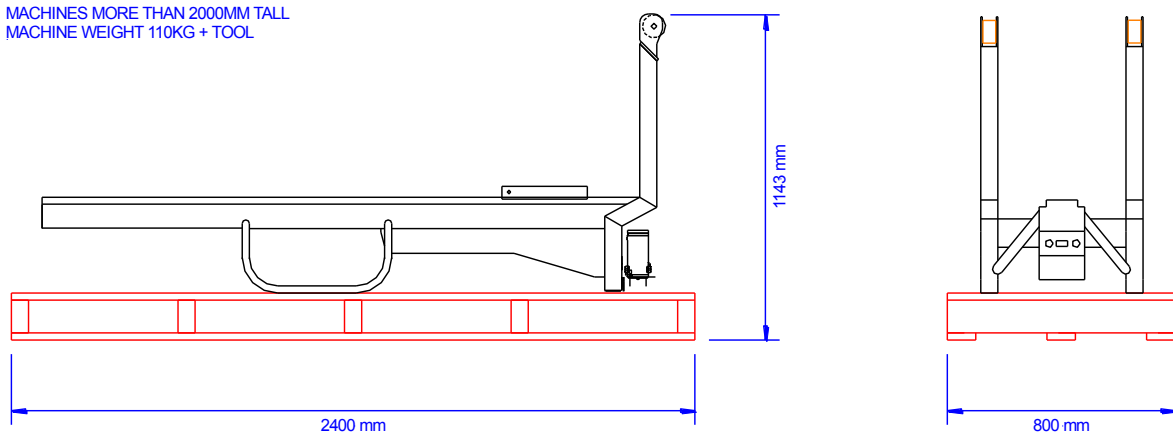

Art No. FA1400

PACKING DATA SHEET

HTS Code: 8427 9000

MACHINES 2000MM TALL
MACHINE WEIGHT 105KG + TOOL

MACHINES MORE THAN 2000MM TALL
MACHINE WEIGHT 110KG + TOOL

18-07-2013