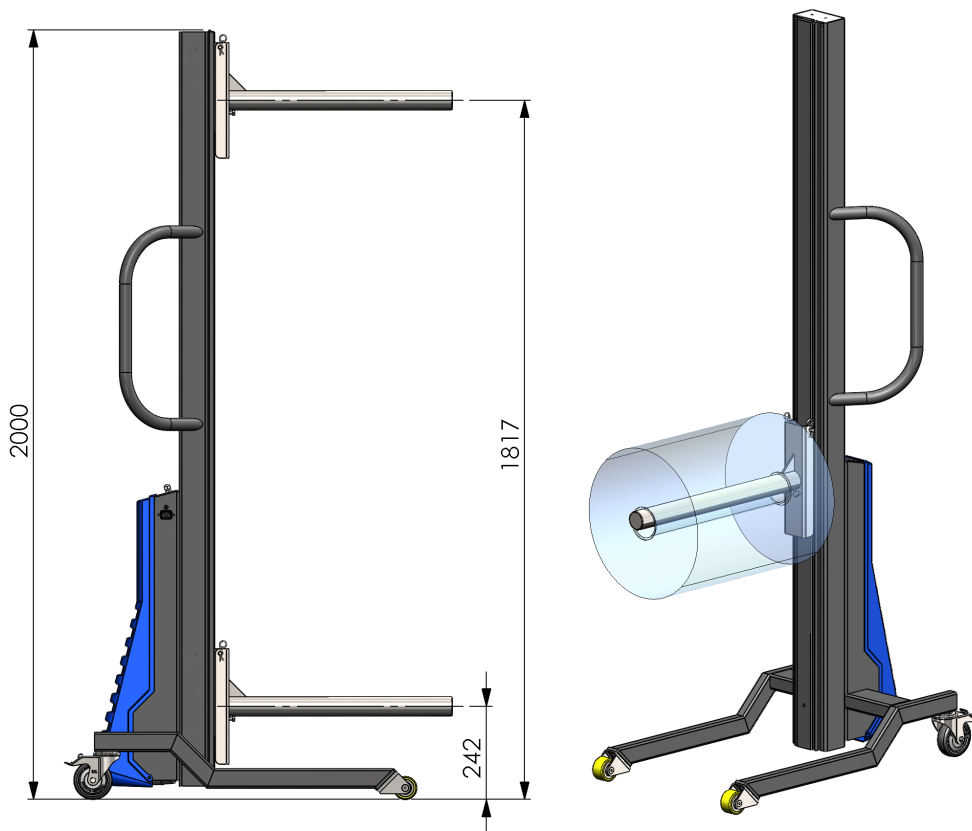

Art No. ML80-100

SINGLE ARM DATA SHEET

Material: 304 Stainless Steel with fine Glass Blast finish

Max 80kg @ 400mm

Revision 01