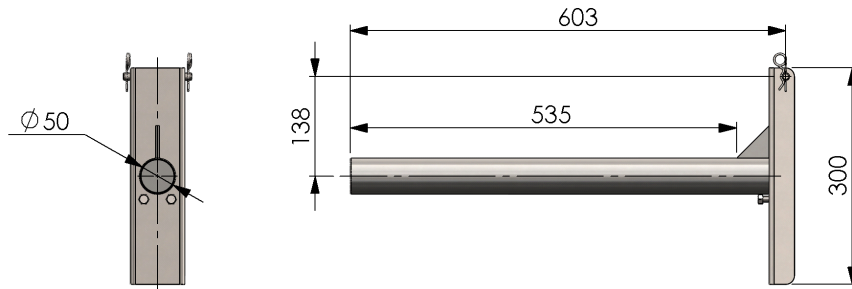

Art No. ML80-100

SINGLE ARM DATA SHEET

Material: 304 Stainless Steel with fine Glass Blast finish

Max 80kg @ 400mm

Revision 01