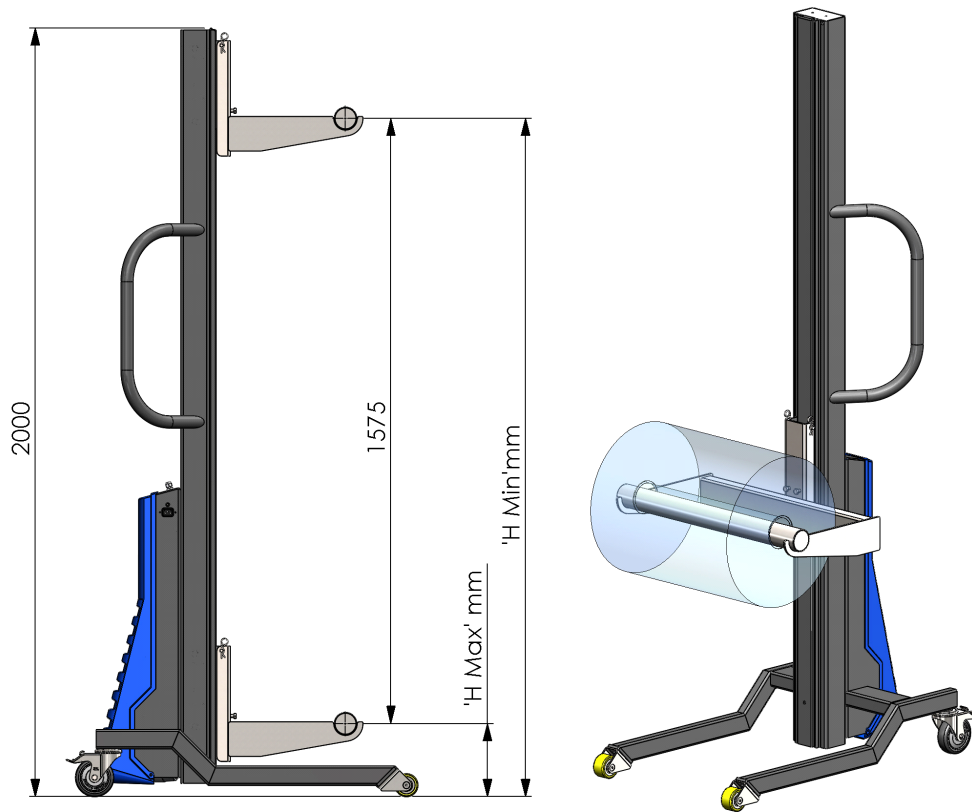

Art No. ML80-400

ADJUSTABLE CRATE FORKS

Material: 304 Stainless Steel with fine Glass Blast finish

Max 80kg @ 400mm

Revision 01