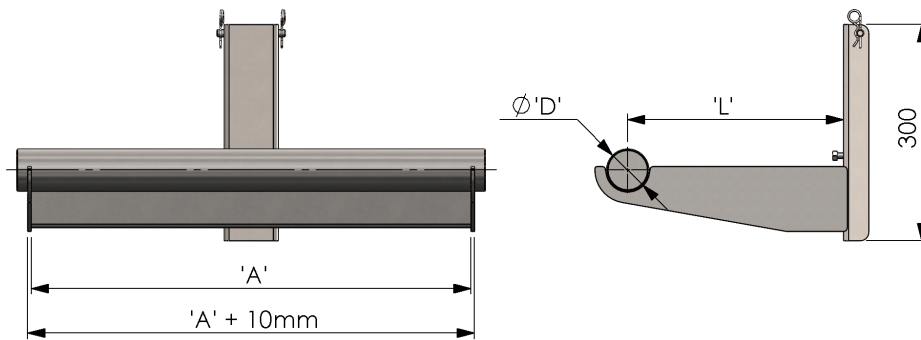

Art No. ML80-400

ADJUSTABLE CRATE FORKS

Material: 304 Stainless Steel with fine Glass Blast finish

Max 80kg @ 400mm

Revision 01