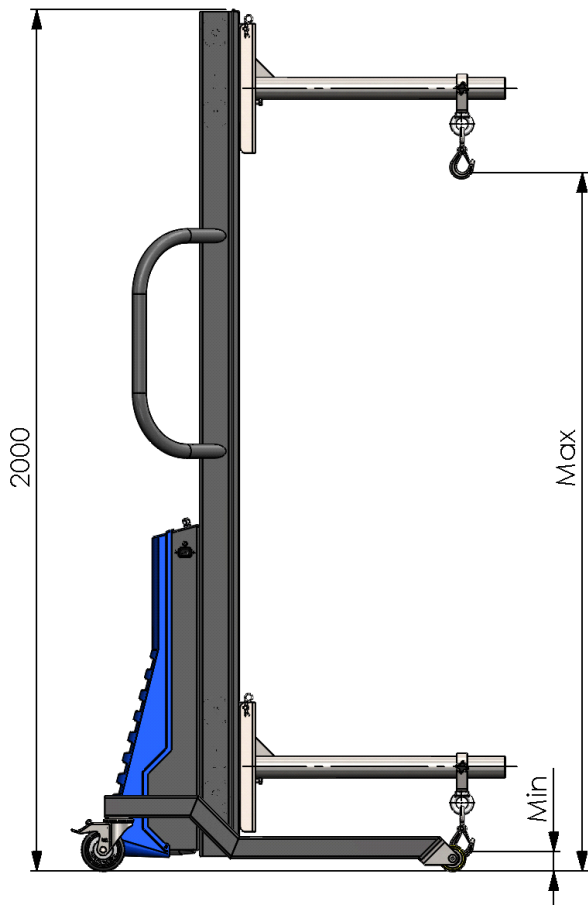

Art No. ML80-800

COLLAR WITH HOOK

Material: 304 Stainless Steel. (Collar fits onto ML80 100 Single Arm)

Max 80kg @ 400mm

ML80-100 Single Round

Revision 01