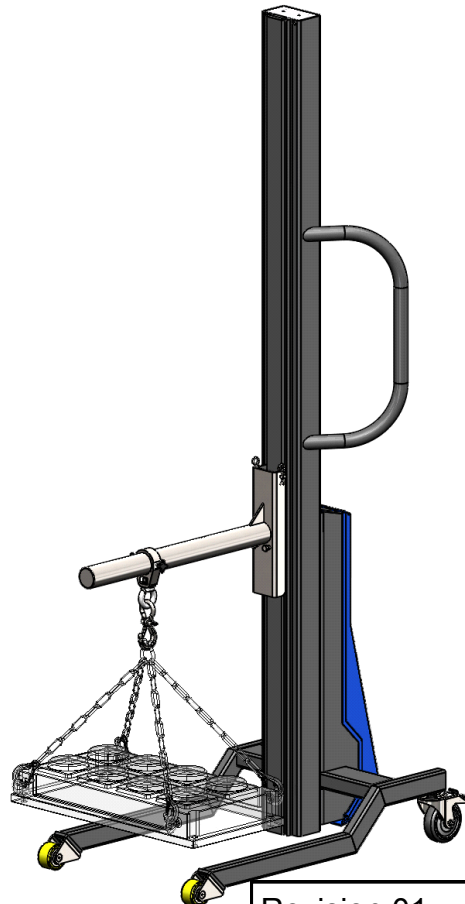

Art No. ML80-800

COLLAR WITH HOOK

Material: 304 Stainless Steel. (Collar fits onto ML80 100 Single Arm)

Max 80kg @ 400mm

ML80-100 Single Round

Revision 01