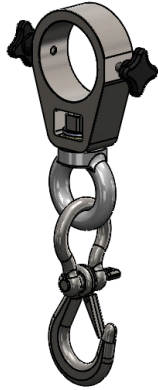

Art No. ML80-800

COLLAR WITH HOOK

Material: 304 Stainless Steel. (Collar fits onto ML80 100 Single Arm)

Max 80kg @ 400mm

ML80-100 Single Round

Revision 01