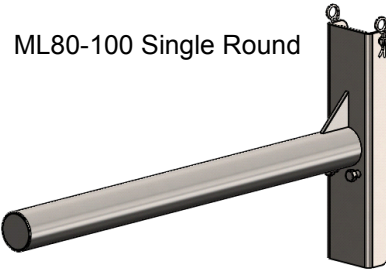

Art No. ML80-800

COLLAR WITH HOOK

Material: 304 Stainless Steel. (Collar fits onto ML80 100 Single Arm)

Max 80kg @ 400mm

ML80-100 Single Round

Revision 01