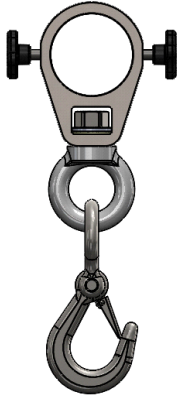

Art No. ML80-800

COLLAR WITH HOOK

Material: 304 Stainless Steel. (Collar fits onto ML80 100 Single Arm)

Max 80kg @ 400mm

ML80-100 Single Round

Revision 01