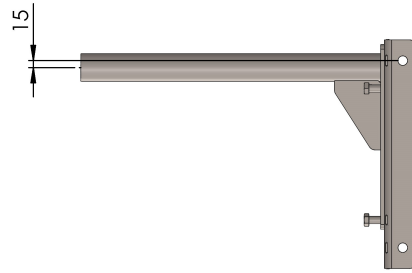

Art No. EP500 100

EP SINGLE ARM - FIXED

Reversible tool for extra height

Revision 01 Sept-18