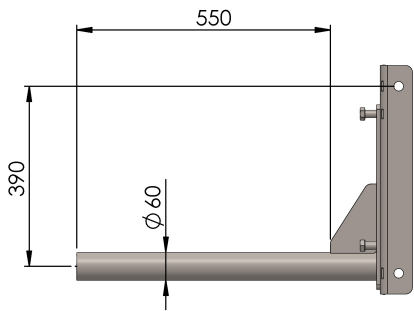

Art No. EP500 100

EP SINGLE ARM - FIXED

Reversible tool for extra height

Revision 01 Sept-18