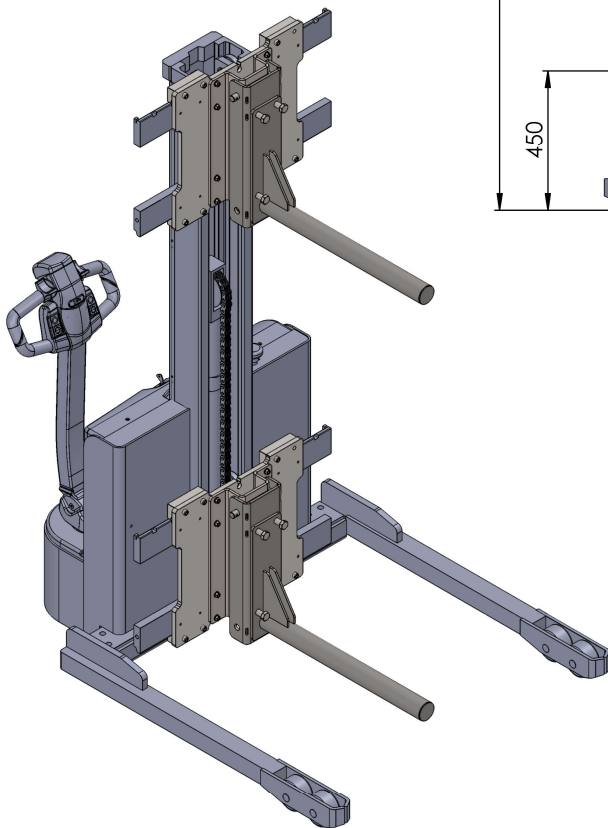

Art No. EP500 100

EP SINGLE ARM - FIXED

Reversible tool for extra height

Revision 01 Sept-18