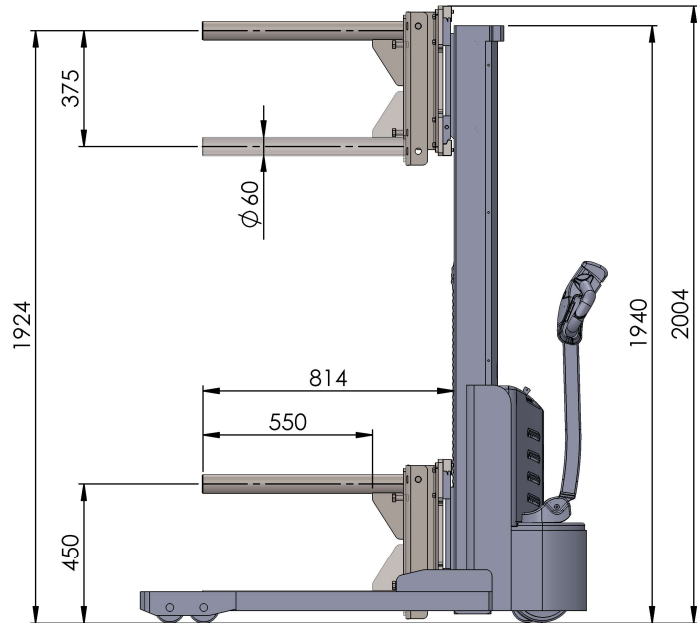

Art No. EP500 100

EP SINGLE ARM - FIXED

Reversible tool for extra height

Revision 01 Sept-18