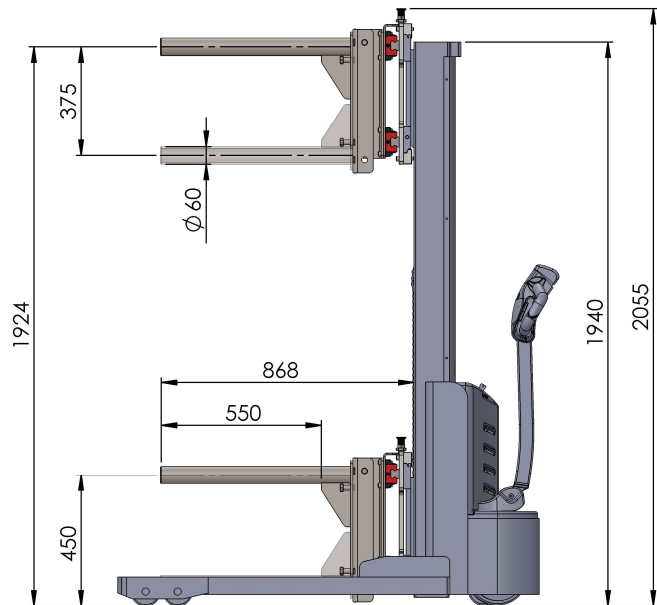

Art No. EP500 101

EP SINGLE ARM WITH SIDE SHIFT

Reversible tool for extra height

Revision 01 Sept-18