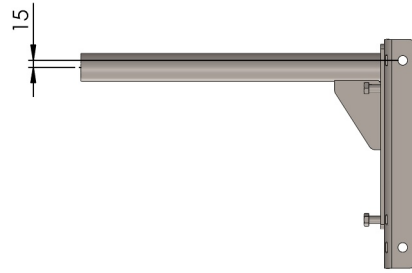

Art No. EP500 101

EP SINGLE ARM WITH SIDE SHIFT

Reversible tool for extra height

Revision 01 Sept-18