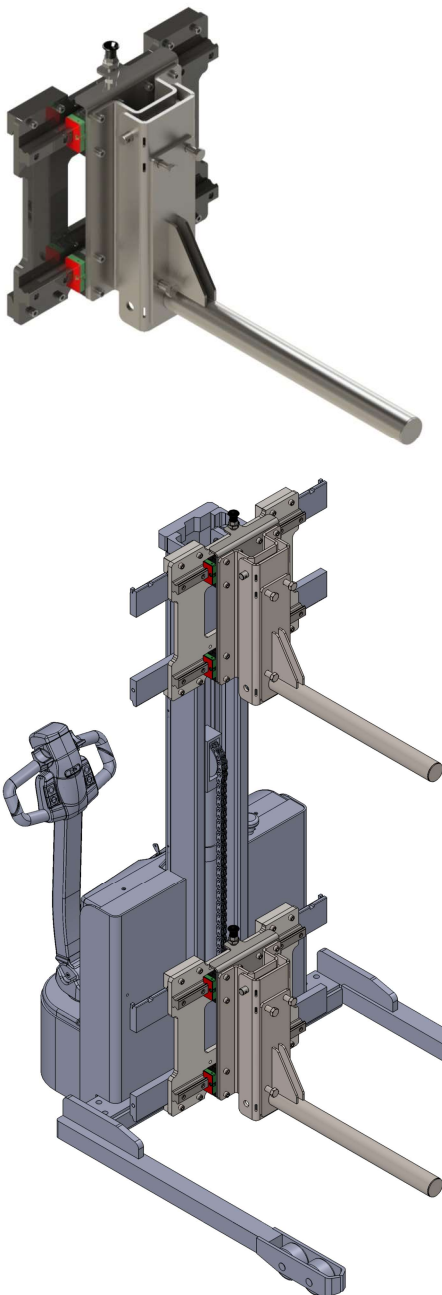

Art No. EP500 101

EP SINGLE ARM WITH SIDE SHIFT

Reversible tool for extra height

Revision 01 Sept-18