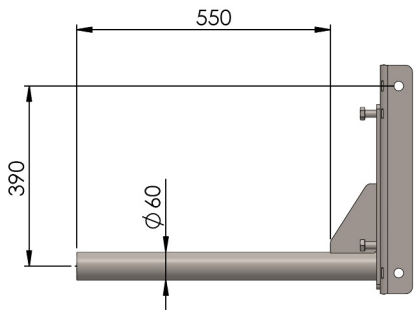

Art No. EP500 101

EP SINGLE ARM WITH SIDE SHIFT

Reversible tool for extra height

Revision 01 Sept-18