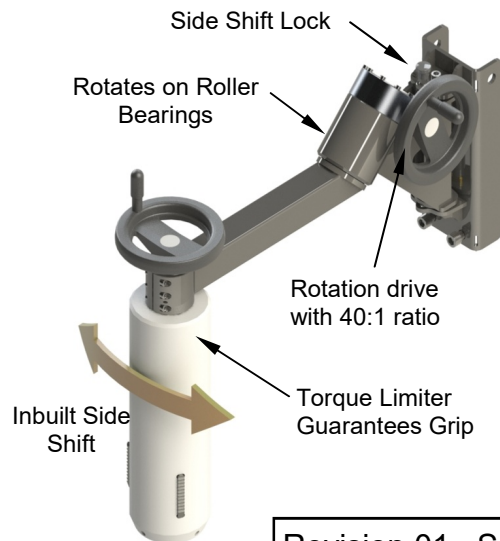

Art No. EP500 500

EP EX450 ROLL TURNER - FIXED

- Max 450kg
- Roll Width 800mm
- Roll Ø1000mm
- Core Ø152mm (Ø76mm Core version available)
- Reaches 707mm into pallet
- ±130mm of built in side shift

Revision 01 Sept-18