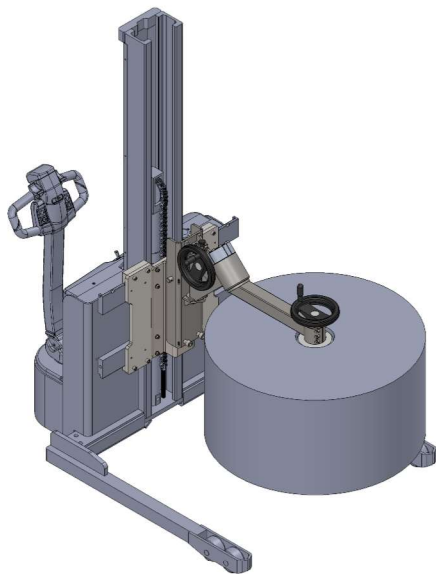

Art No. EP500 500

EP EX450 ROLL TURNER - FIXED

- Max 450kg
- Roll Width 800mm
- Roll Ø1000mm
- Core Ø152mm (Ø76mm Core version available)
- Reaches 707mm into pallet
- ±130mm of built in side shift

Revision 01 Sept-18