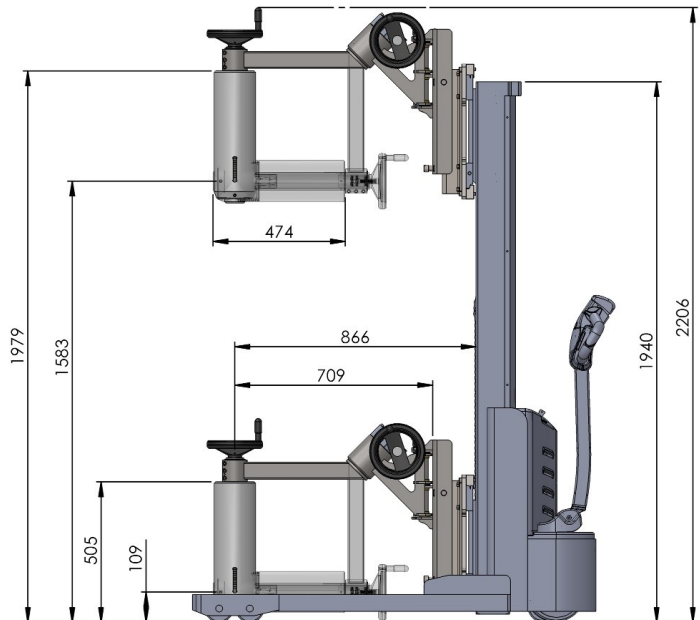

Art No. EP500 500

EP EX450 ROLL TURNER - FIXED

- Max 450kg
- Roll Width 800mm
- Roll Ø1000mm
- Core Ø152mm (Ø76mm Core version available)
- Reaches 707mm into pallet
- ±130mm of built in side shift

Revision 01 Sept-18