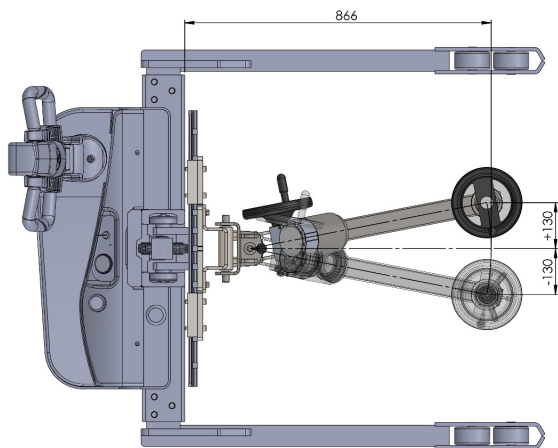

Art No. EP500 500

EP EX450 ROLL TURNER - FIXED

- Max 450kg
- Roll Width 800mm
- Roll Ø1000mm
- Core Ø152mm (Ø76mm Core version available)
- Reaches 707mm into pallet
- ±130mm of built in side shift

Revision 01 Sept-18