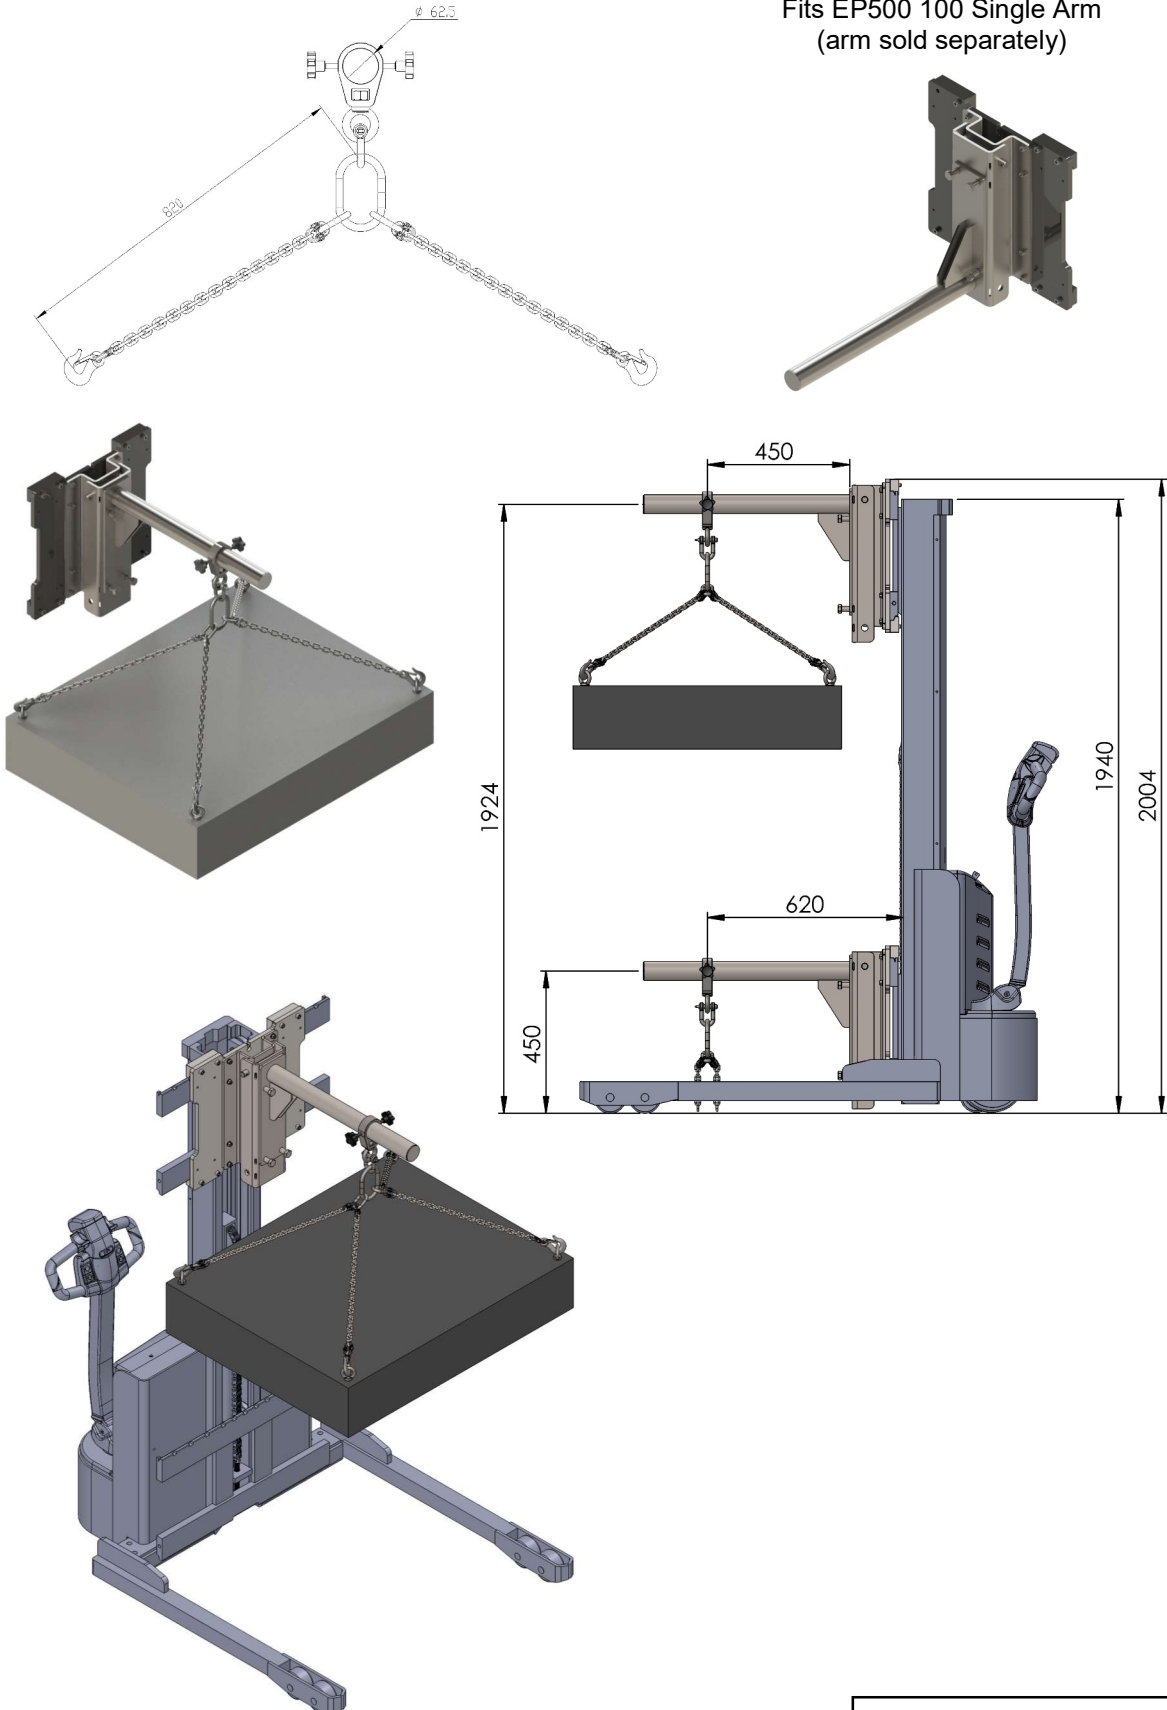

Art No. EP500 850

EP HANGER WITH CHAINS - FIXED

Fits EP500 100 Single Arm
(arm sold separately)

Revision 01 Sept-18