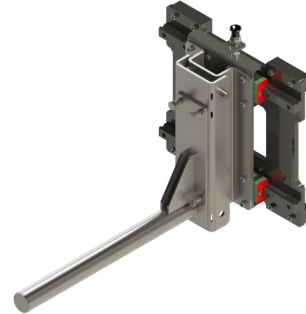

Art No. EP500 851

EP HANGER WITH CHAINS AND SIDE SHIFT

Fits EP500 101 Single Arm
(arm sold separately)

Revision 01 Sept-18