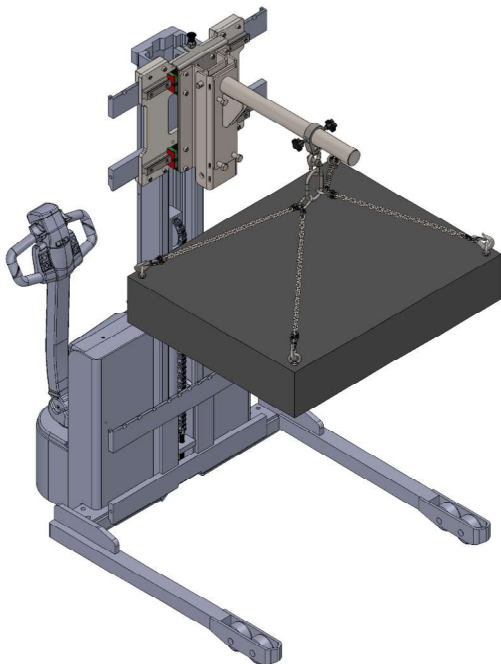

Art No. EP500 851

EP HANGER WITH CHAINS AND SIDE SHIFT

Fits EP500 101 Single Arm
(arm sold separately)

Revision 01 Sept-18