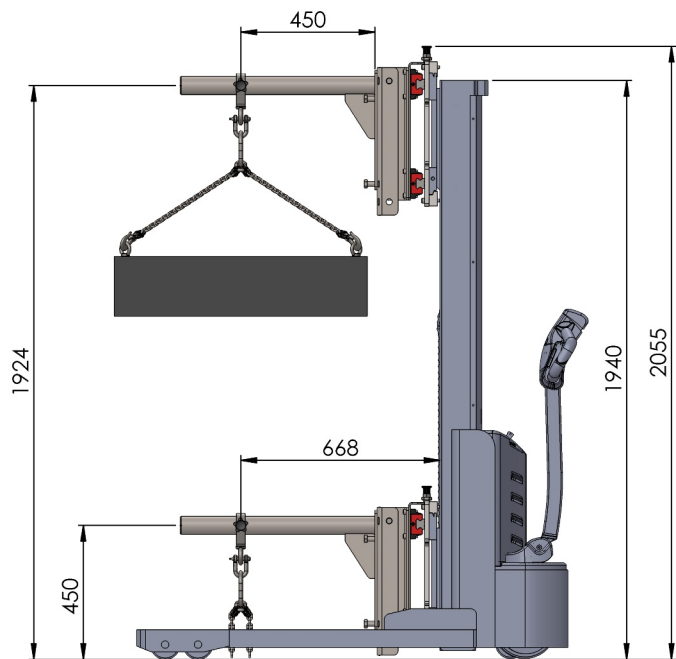

Art No. EP500 851

EP HANGER WITH CHAINS AND SIDE SHIFT

Fits EP500 101 Single Arm
(arm sold separately)

Revision 01 Sept-18