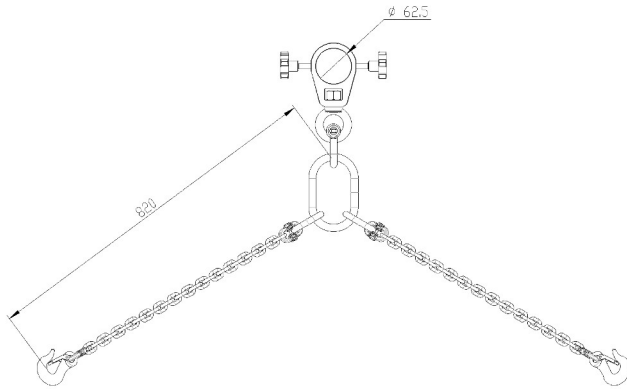

Art No. EP500 851

EP HANGER WITH CHAINS AND SIDE SHIFT

Fits EP500 101 Single Arm
(arm sold separately)

Revision 01 Sept-18