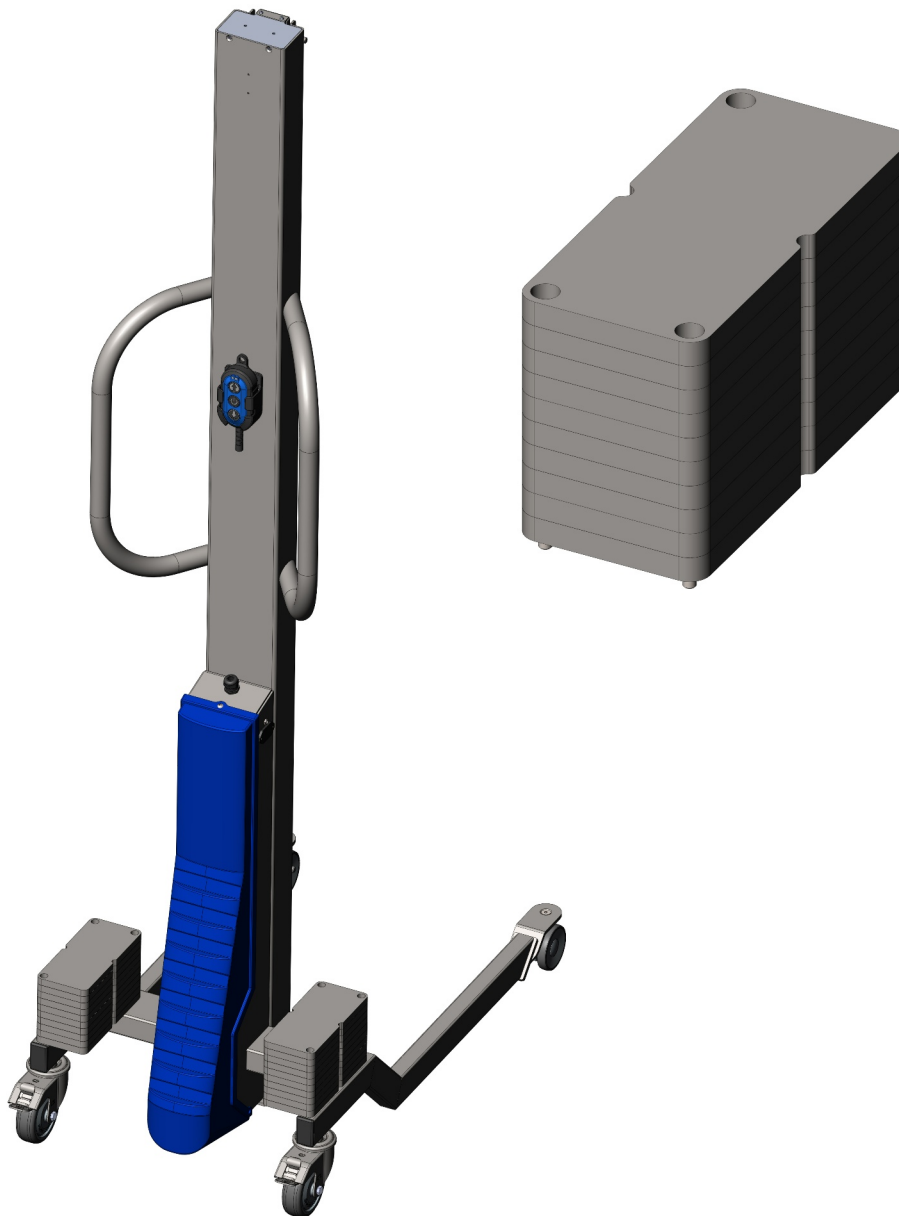

Art No. ML80-1010

Ballast Data Sheet

- Stainless Ballast Blocks
- Two blocks, total weight 33kg

Revision 01