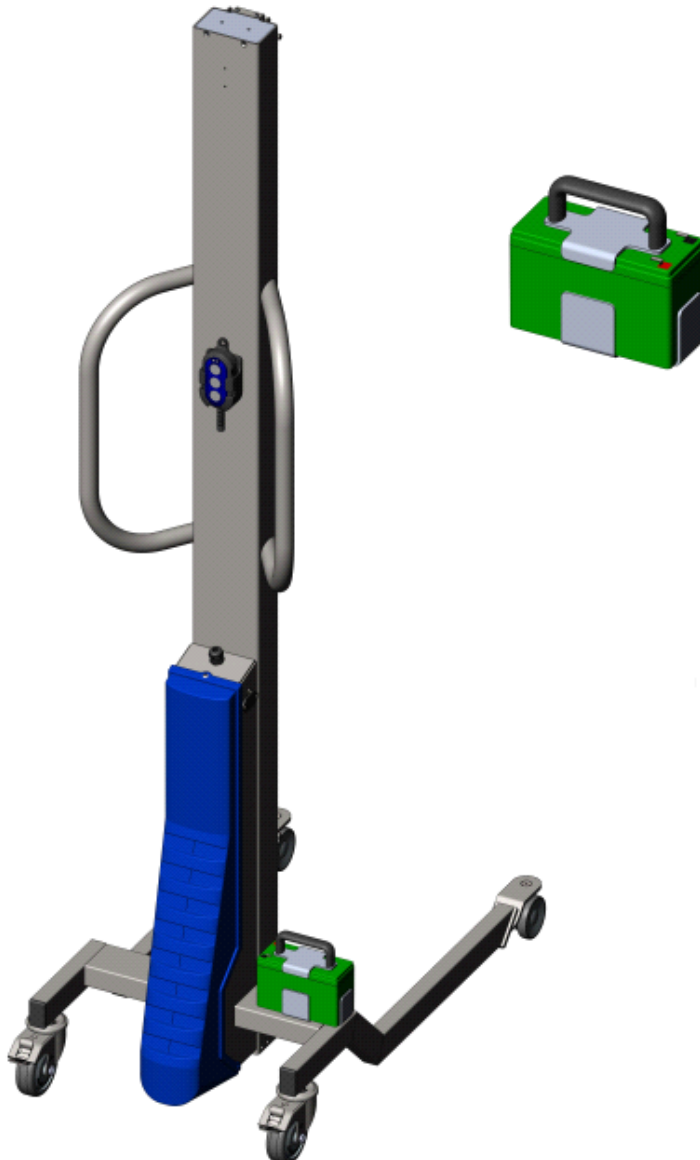

Art No. ML80-1050

Quick Change Lithium Ion Battery

External battery on quick release plug

External charger

Lithium Ion technology - longer life, faster charge

Revision 01