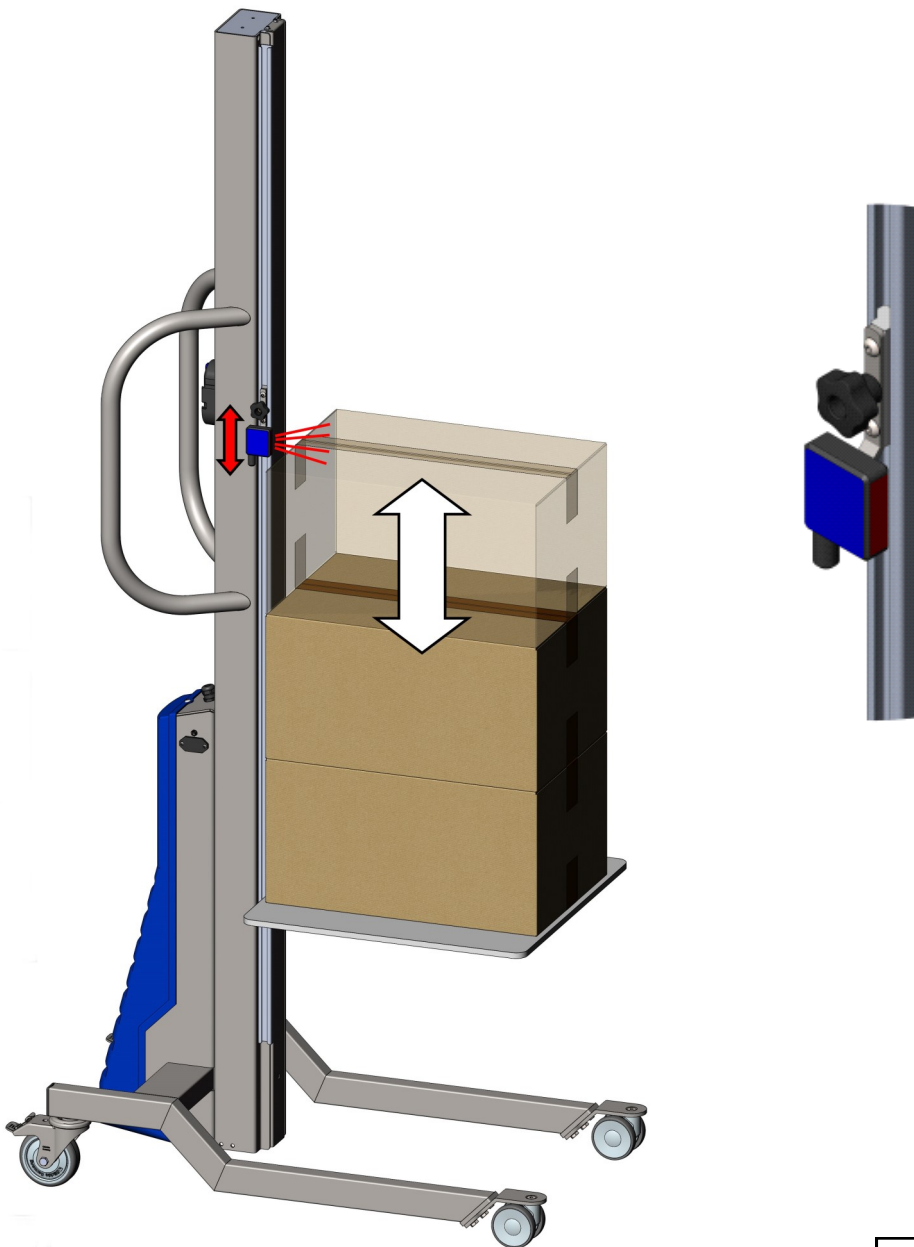

Art No. ML80-1075

Auto Levelling

Optical Sensor with adjustable position

3 Modes:

- On Off
- Auto Up (example when box is removed)
- Auto Down (example when box is added)

Revision 01