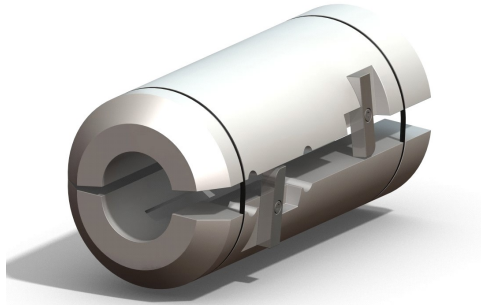

Art No. ML80-550

76 ⇨ 152mm CORE ADAPTOR

Material: Acetal

- Weight 12kg
- Slide on Core Adaptor available for 152mm core size

Revision 02