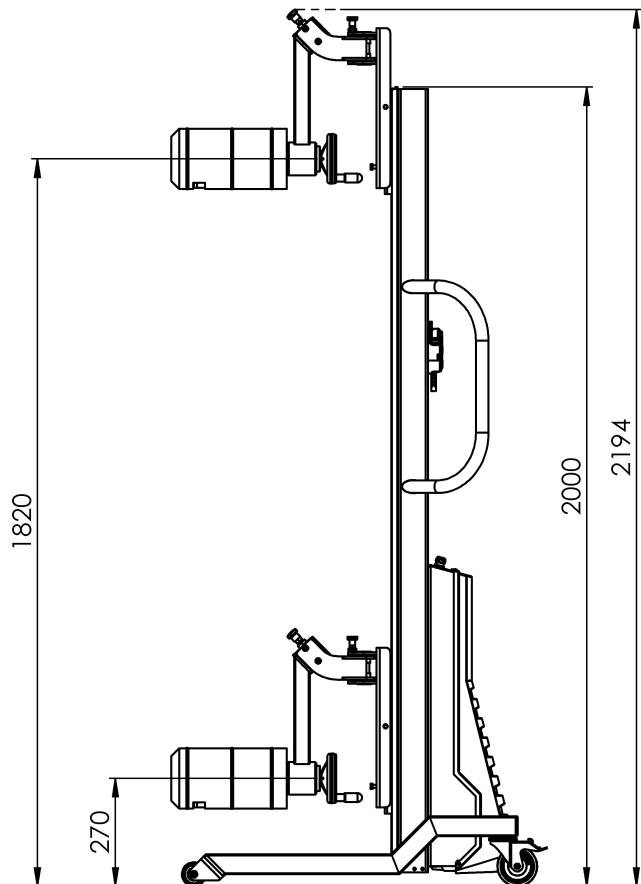

Art No. ML80-550

76 ⇨ 152mm CORE ADAPTOR

Material: Acetal

- Weight 12kg
- Slide on Core Adaptor available for 152mm core size

Revision 02