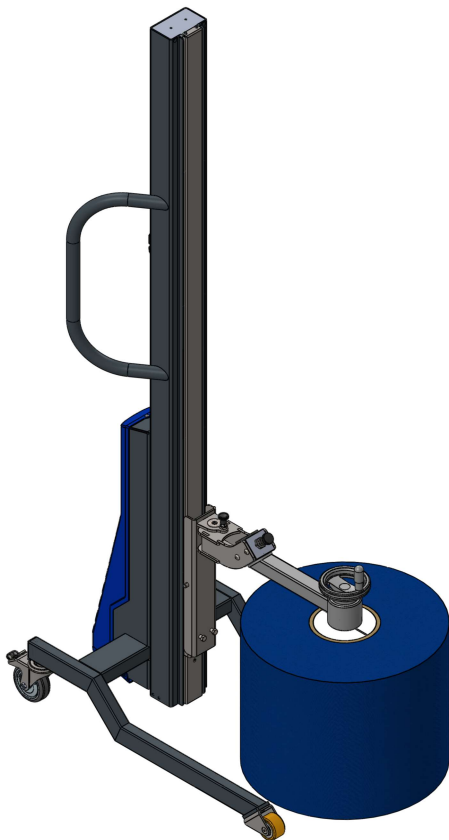

Art No. ML80-550

76 ⇨ 152mm CORE ADAPTOR

Material: Acetal

- Weight 12kg
- Slide on Core Adaptor available for 152mm core size

Revision 02