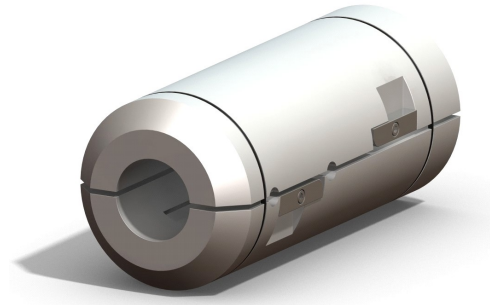

Art No. ML80-550

76 ⇨ 152mm CORE ADAPTOR

Material: Acetal

- Weight 12kg
- Slide on Core Adaptor available for 152mm core size

Revision 02